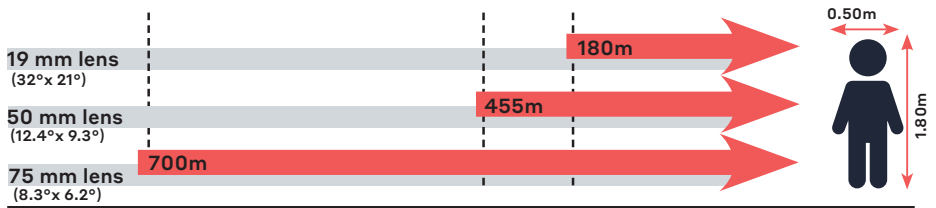

Recognition distances for human measuring 1.80 m x 0.50 m

Range for Johnson's criteria, target deltaT = 2K, perfect atmospheric and optics transmissions, theoretical square pixel.

LYNRED HEADQUARTERS
 Avenue de la Vauve - CS 20018
 91127 Palaiseau - France
 Phone +33 (0)1 60 92 18 30
 info@lynred.com